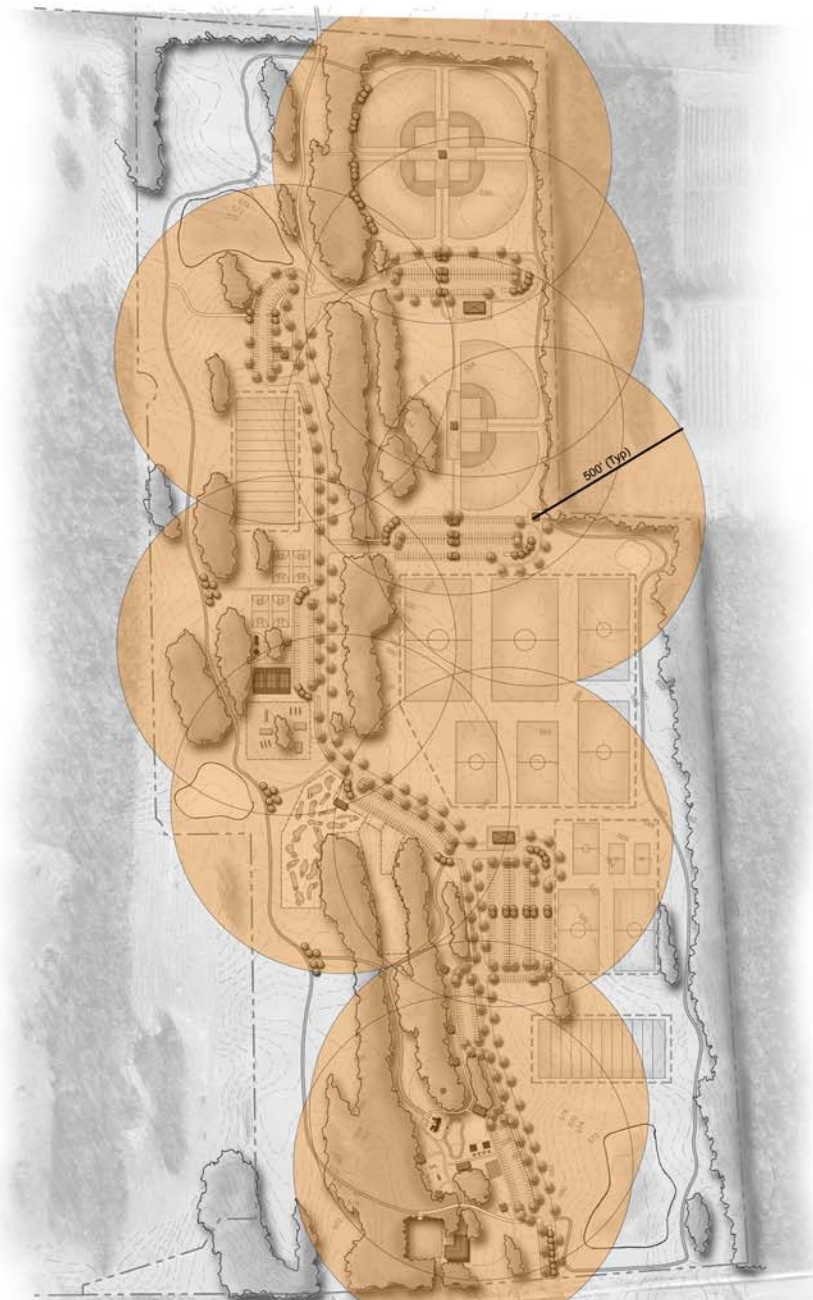

Detail of Family Area - Scale 1:50

**Key**

- A - Tot Lot
- B - Tricycle/Bike Track
- C - Large Chess Board / Tables
- D - Picnic Pavilion
- E - Possible Grave Site Interpretation
- F - Rec. Lawn
- G - Horseshoe Pits
- H - Picnic Shelter
- I - Playground
  - Monkey bars
  - Swing set
  - Climbing wall
- J - Maintenance Facility

Baseball Fields - Babe Ruth

Little League / Softball Fields

Football Field

Basketball and Tennis Courts

**Hite Road Park - Parking Counts**

Parking Lot	Number of Spaces Provided	Possible Number of People
P1	55	90
P2	38	120
P3	185	250
P4	64	90
P5	50	110
P6	168	160
P7	63	65
P8	168	200
<b>TOTAL</b>	<b>791</b>	<b>1085</b>

Circle Represents 500' Radius

Distance to Facilities - Scale 1:200

Youth Soccer Fields

Provided by Jefferson County Youth Soccer