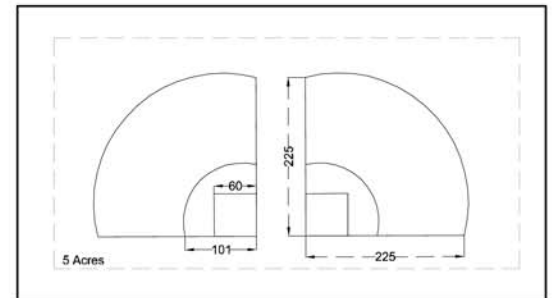

Detail of Family Area - Scale 1:50

**Key**

- A - Tot Lot
- B - Tricycle/Bike Track
- C - Large Chess Board / Tables
- D - Picnic Pavilion
- E - Possible Grave Site Interpretation
- F - Rec. Lawn
- G - Horseshoe Pits
- H - Picnic Shelter
- I - Playground
  - Monkey bars
  - Swing set
  - Climbing wall
- J - Maintenance Facility

Baseball Fields - Babe Ruth

Little League / Softball Fields

Football Field

Basketball and Tennis Courts

**Hite Road Park - Parking Counts**

Parking Lot	Number of Spaces Provided	Possible Number of People
P1	55	90
P2	38	120
P3	185	250
P4	64	90
P5	50	110
P6	168	160
P7	63	65
P8	168	200
<b>TOTAL</b>	<b>791</b>	<b>1085</b>

Circle Represents 500' Radius

Distance to Facilities - Scale 1:200

Youth Soccer Fields

Provided by Jefferson County Youth Soccer