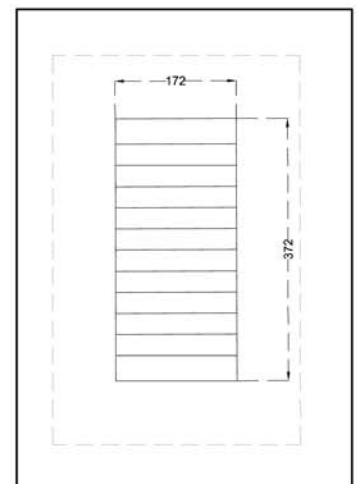

Detail of Family Area - Scale 1:50

**Key**

- A - Tot Lot
- B - Tricycle/Bike Track
- C - Large Chess Board / Tables
- D - Picnic Pavilion
- E - Possible Grave Site Interpretation
- F - Rec. Lawn
- G - Horseshoe Pits
- H - Picnic Shelter
- I - Playground
  - Monkey bars
  - Swing set
  - Climbing wall
- J - Maintenance Facility

Baseball Fields - Babe Ruth

Little League / Softball Fields

Football Field

Basketball and Tennis Courts

**Hite Road Park - Parking Counts**

Parking Lot	Number of Spaces Provided	Possible Number of People
P1	55	90
P2	38	120
P3	185	250
P4	64	90
P5	50	110
P6	168	160
P7	63	65
P8	168	200
<b>TOTAL</b>	<b>791</b>	<b>1085</b>

Circle Represents 500' Radius

Distance to Facilities - Scale 1:200

Youth Soccer Fields

Provided by Jefferson County Youth Soccer