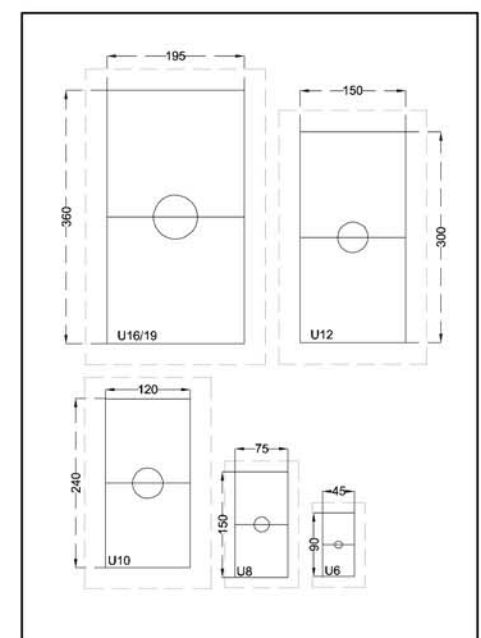

Detail of Family Area - Scale 1:50

**Key**

- A - Tot Lot
- B - Tricycle/Bike Track
- C - Large Chess Board / Tables
- D - Picnic Pavilion
- E - Possible Grave Site Interpretation
- F - Rec. Lawn
- G - Horseshoe Pits
- H - Picnic Shelter
- I - Playground
  - Monkey bars
  - Swing set
  - Climbing wall
- J - Maintenance Facility

Baseball Fields - Babe Ruth

Little League / Softball Fields

Football Field

Basketball and Tennis Courts

**Hite Road Park - Parking Counts**

Parking Lot	Number of Spaces Provided	Possible Number of People
P1	55	90
P2	38	120
P3	185	250
P4	64	90
P5	50	110
P6	168	160
P7	63	65
P8	168	200
<b>TOTAL</b>	<b>791</b>	<b>1085</b>

Circle Represents 500' Radius

Distance to Facilities - Scale 1:200

Youth Soccer Fields

Provided by Jefferson County Youth Soccer