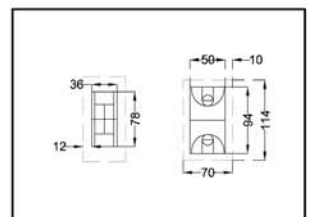

Detail of Family Area - Scale 1:50

**Key**

- A - Tot Lot
- B - Tricycle/Bike Track
- C - Large Chess Board / Tables
- D - Picnic Pavilion
- E - Possible Grave Site Interpretation
- F - Rec. Lawn
- G - Horseshoe Pits
- H - Picnic Shelter
- I - Playground
  - Monkey bars
  - Swing set
  - Climbing wall
- J - Maintenance Facility

Baseball Fields - Babe Ruth

Little League / Softball Fields

Football Field

Basketball and Tennis Courts

**Hite Road Park - Parking Counts**

Parking Lot	Number of Spaces Provided	Possible Number of People
P1	55	90
P2	38	120
P3	185	250
P4	64	90
P5	50	110
P6	168	160
P7	63	65
P8	168	200
<b>TOTAL</b>	<b>791</b>	<b>1085</b>

Circle Represents 500' Radius

Distance to Facilities - Scale 1:200

Youth Soccer Fields

Provided by Jefferson County Youth Soccer