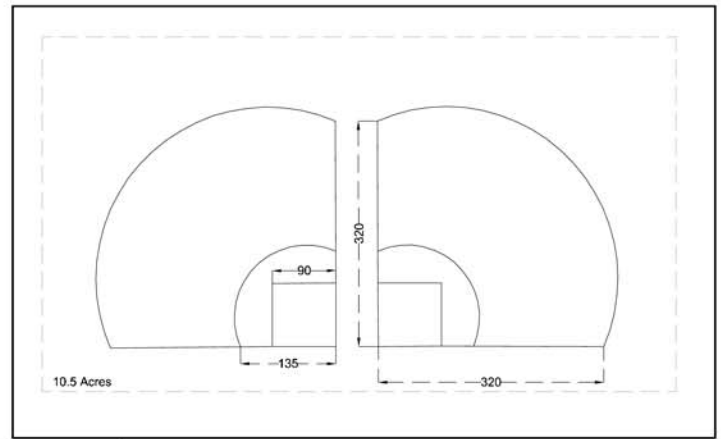

Detail of Family Area - Scale 1:50

**Key**

- A - Tot Lot
- B - Tricycle/Bike Track
- C - Large Chess Board / Tables
- D - Picnic Pavilion
- E - Possible Grave Site Interpretation
- F - Rec. Lawn
- G - Horseshoe Pits
- H - Picnic Shelter
- I - Playground
  - Monkey bars
  - Swing set
  - Climbing wall
- J - Maintenance Facility

Baseball Fields - Babe Ruth

Little League / Softball Fields

Football Field

Basketball and Tennis Courts

**Hite Road Park - Parking Counts**

Parking Lot	Number of Spaces Provided	Possible Number of People
P1	55	90
P2	38	120
P3	185	250
P4	64	90
P5	50	110
P6	168	160
P7	63	65
P8	168	200
<b>TOTAL</b>	<b>791</b>	<b>1085</b>

Circle Represents 500' Radius

Distance to Facilities - Scale 1:200

Youth Soccer Fields

Provided by Jefferson County Youth Soccer